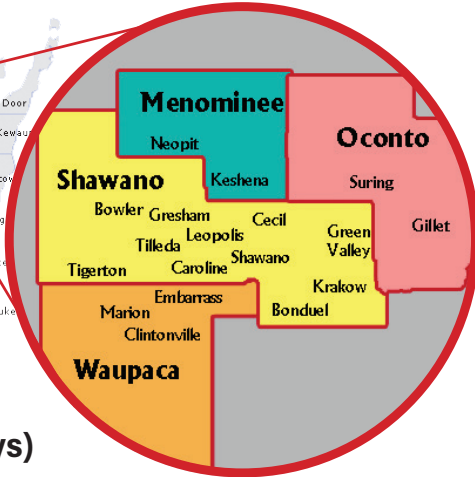

Circulation

Proudly Serving Shawano, Menominee,
Oconto & Waupaca Counties

Shawano, Menominee, Oconto & Waupaca Counties

2026 Publication Data

Delivered Weekly (Thursdays)
by Direct Mail to

25,770 Households & Businesses

Distribution by Zip Code

Shawano (54166).....	8598	Gresham (54128).....	841
Clintonville (54929).....	4349	Bowler (54416).....	724
Suring (54174).....	1633	Krakov (54137).....	490
Bonduel (54107).....	1683	Neopit (54150).....	233
Keshena (54135).....	1293	Caroline (54928).....	189
Gillett (54124).....	1783	Leopolis (54948).....	132
Marion (54950).....	1416	Embarrass (54933).....	104
Cecil (54111).....	1114	Tilleda (54978).....	47
Tigerton (54486).....	1100	Green Valley (54127).....	41